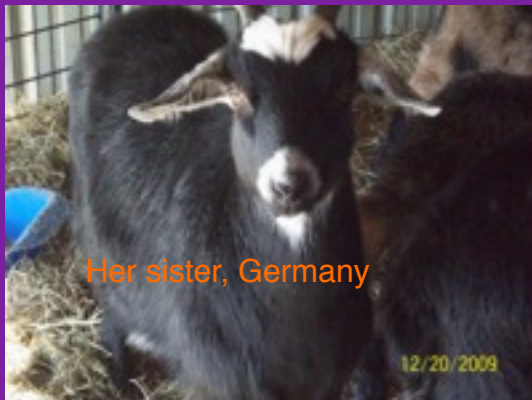

# Genesis

Genesis is a beautiful black and white doe. She is not the fuzziest, but boasts a nice undercoat. Her sister, Germany, has a bit more fluff.

**Dam:** Dazzle

**Sire:** Tip

**Breed:** 75% Cashmere 25% Nubian

**Fiber Quality:** Great

**Colors:** Black and white speckled, mostly white head

**Sibling(s):** Germany

**Gender:** Female

Her sister, Germany

Her mother, Dazzle

Genesis Now