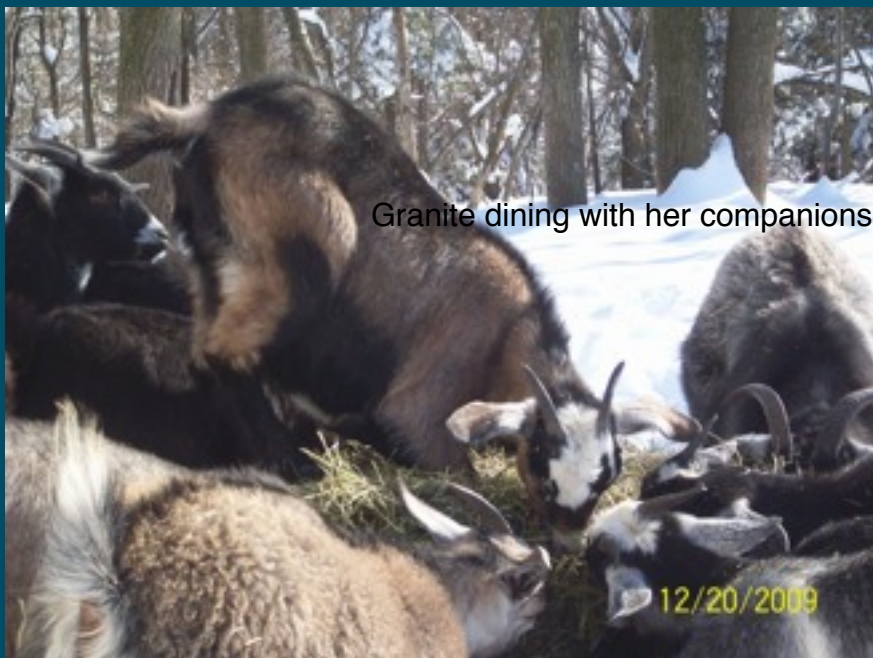

GRANITE

GRANITE IS A FRIENDLY GOAT WITH A KIND PERSONALITY. HER FIBER IS GREAT, AND SHE HAS A DEEP RELATIONSHIP WITH HER SISTER, GLIMMER.

Dam: Elara

Sire: Tip

Breed: 50% Nubian %0%

Cashmere

Fiber quality: Great

Colors: tan, black, and white with swirl of white on head

Sibling(s): Glimmer

Gender: Female

Granite now

Baby Granite and her sister sleeping

Her sister, Glimmer

Granite dining with her companions

Granite and her sister